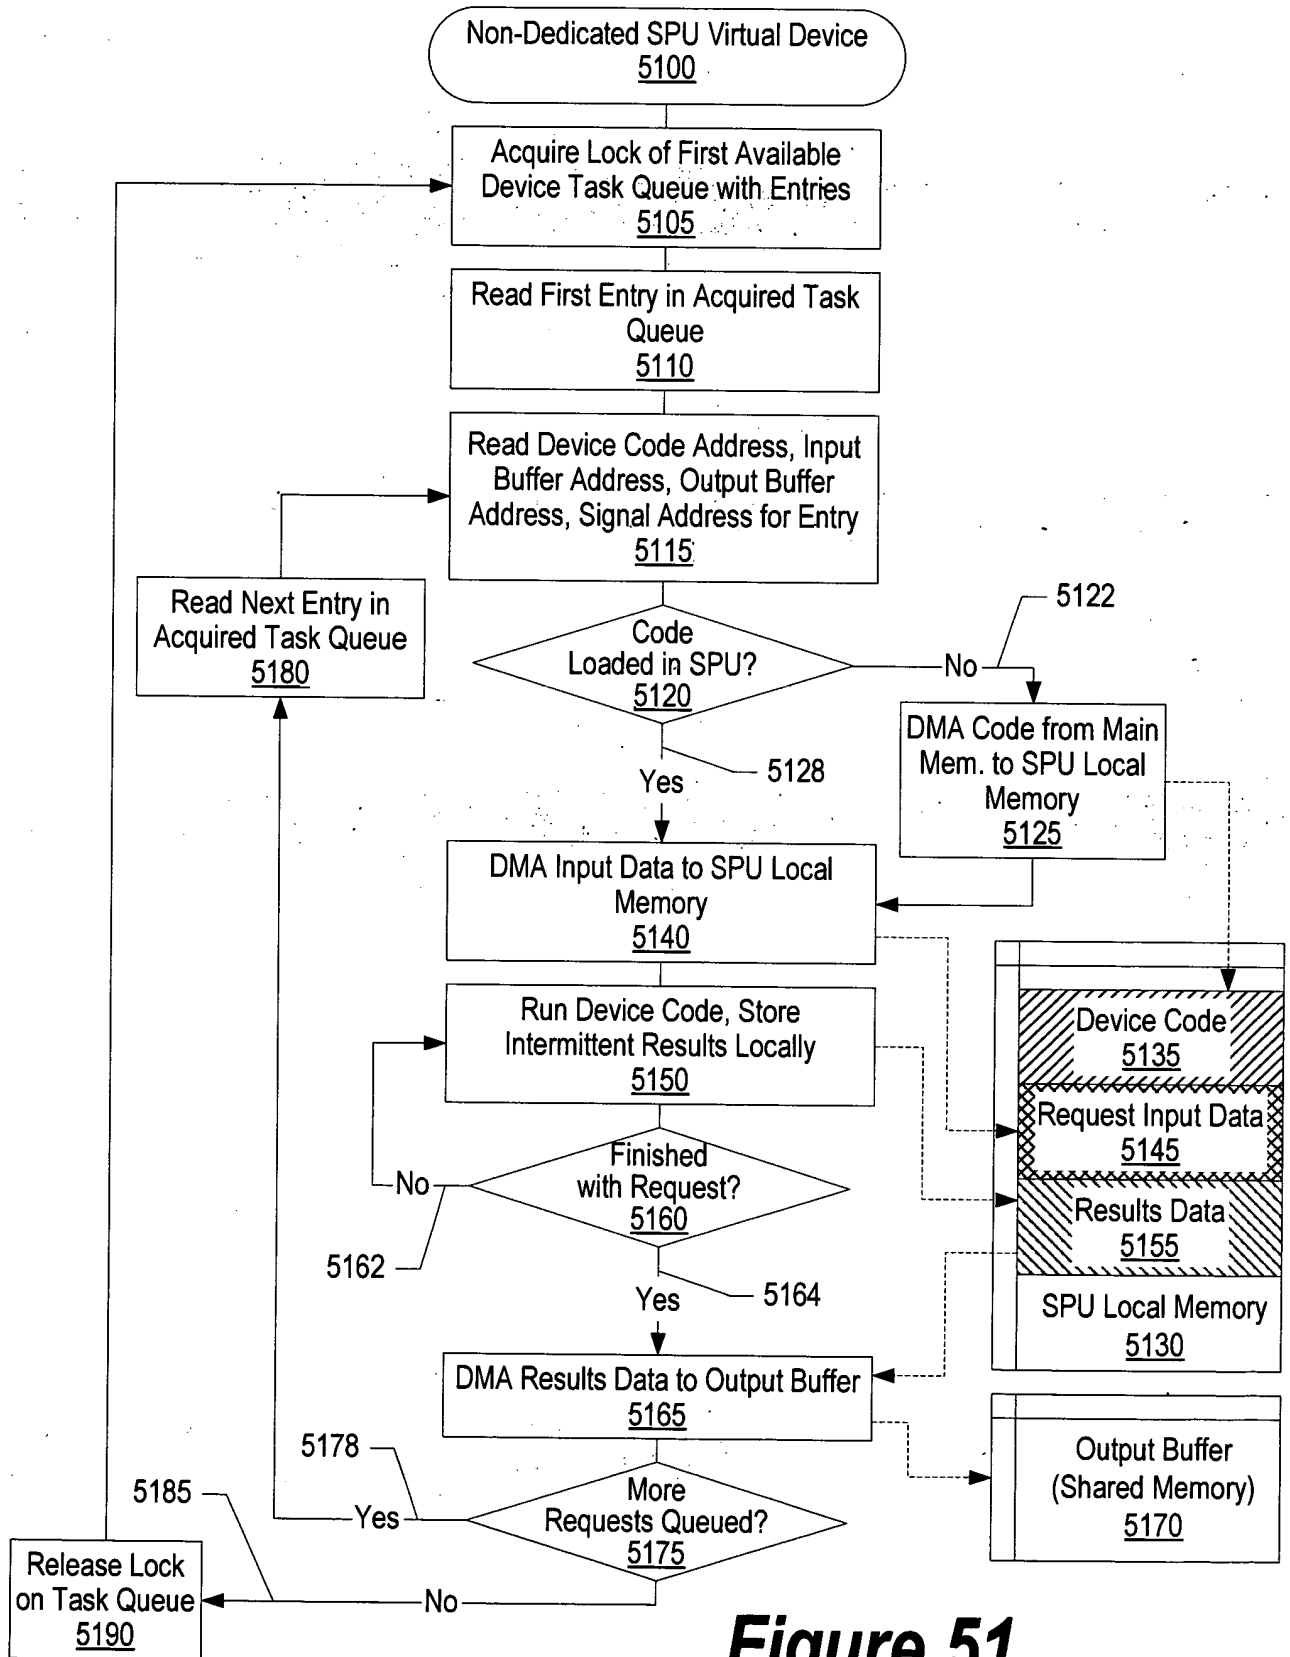

Figure 29

Figure 30

Figure 31

Figure 32

Figure 33

Figure 34

Memory Access Control Table

The diagram shows a table with 64 rows, indexed from 0 to 63. Each row contains four columns: 'Base', 'Size', 'Access Key', and 'Access Key Mask'. Callout 3504 points to the 'ID' column header. Callout 3506 points to the 'Base' column header. Callout 3508 points to the 'Size' column header. Callout 3510 points to the 'Access Key' column header. Callout 3512 points to the 'Access Key Mask' column header. Callout 3502 is an arrow pointing to the table structure.

Figure 40B

Figure 41

Figure 42

Figure 43

Figure 44

Figure 45

Figure 46

47 / 60

Figure 47

Figure 48

Figure 49

Figure 50

51 / 60

Figure 51

52 / 60

Figure 52

Figure 53

Figure 54

Figure 55

Figure 57

Figure 58

Figure 59

Figure 60